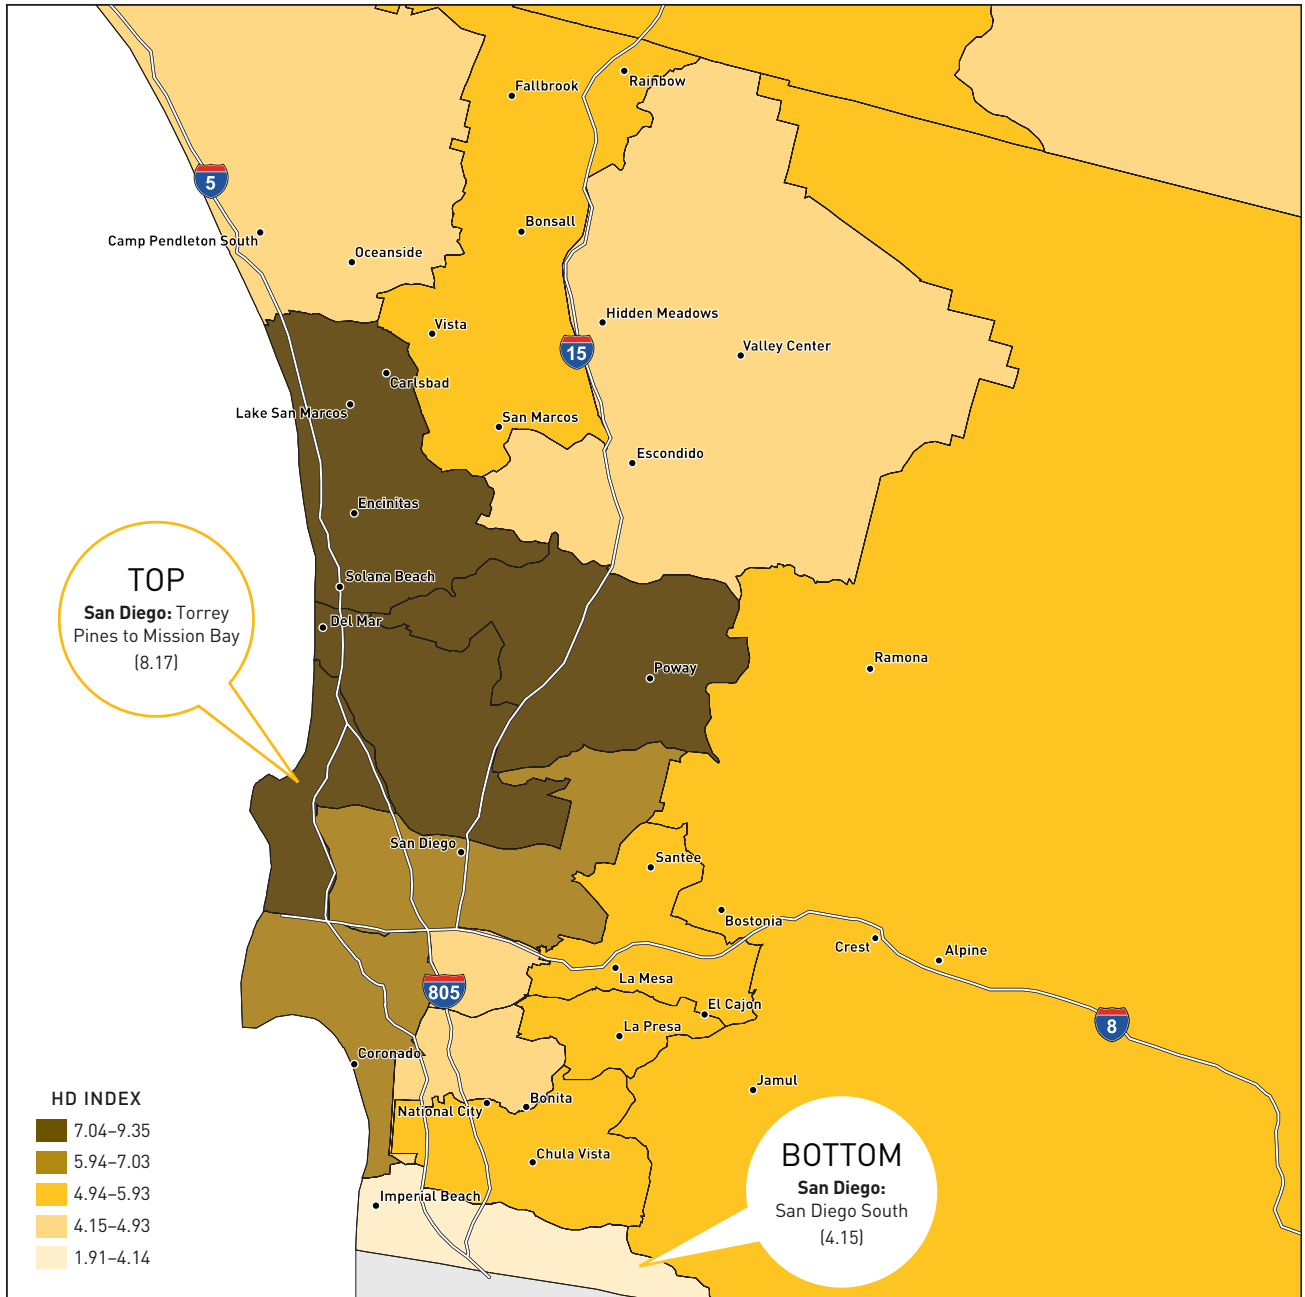

MAP 1 Human Development Index by Economic Region

MAP 2 Human Development in the Los Angeles Metro Area

MAP 3 Human Development in the San Diego Metro Area

MAP 4 American Human Development Index by Neighborhood and County Group

MAP 1 Life Expectancy in the San Francisco Metro Area

MAP 2 Life Expectancy in the Los Angeles Metro Area

MAP 3 Life Expectancy by Neighborhood and County Group