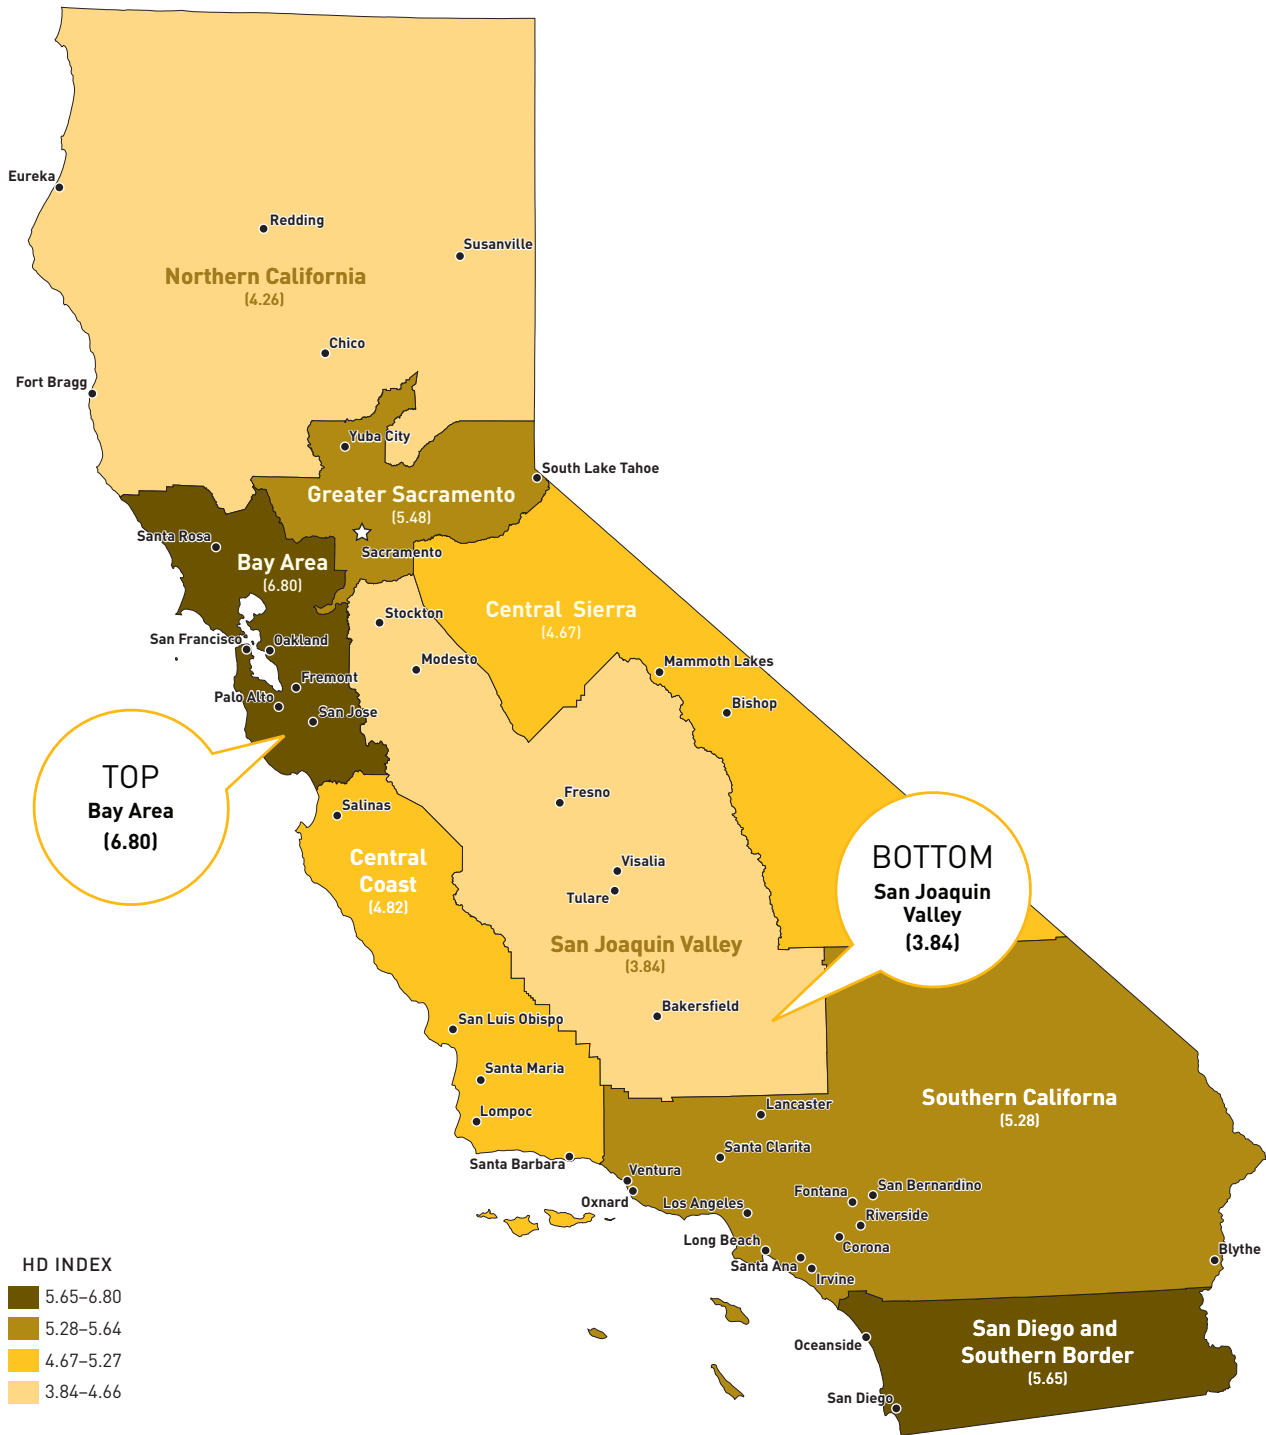

MAP 1 Human Development Index by Economic Region

MAP 2 Human Development in the Los Angeles Metro Area

MAP 3 Human Development in the San Diego Metro Area

MAP 4 American Human Development Index by Neighborhood and County Group

MAP 1 Life Expectancy in the San Francisco Metro Area

MAP 2 Life Expectancy in the Los Angeles Metro Area

MAP 3 Life Expectancy by Neighborhood and County Group