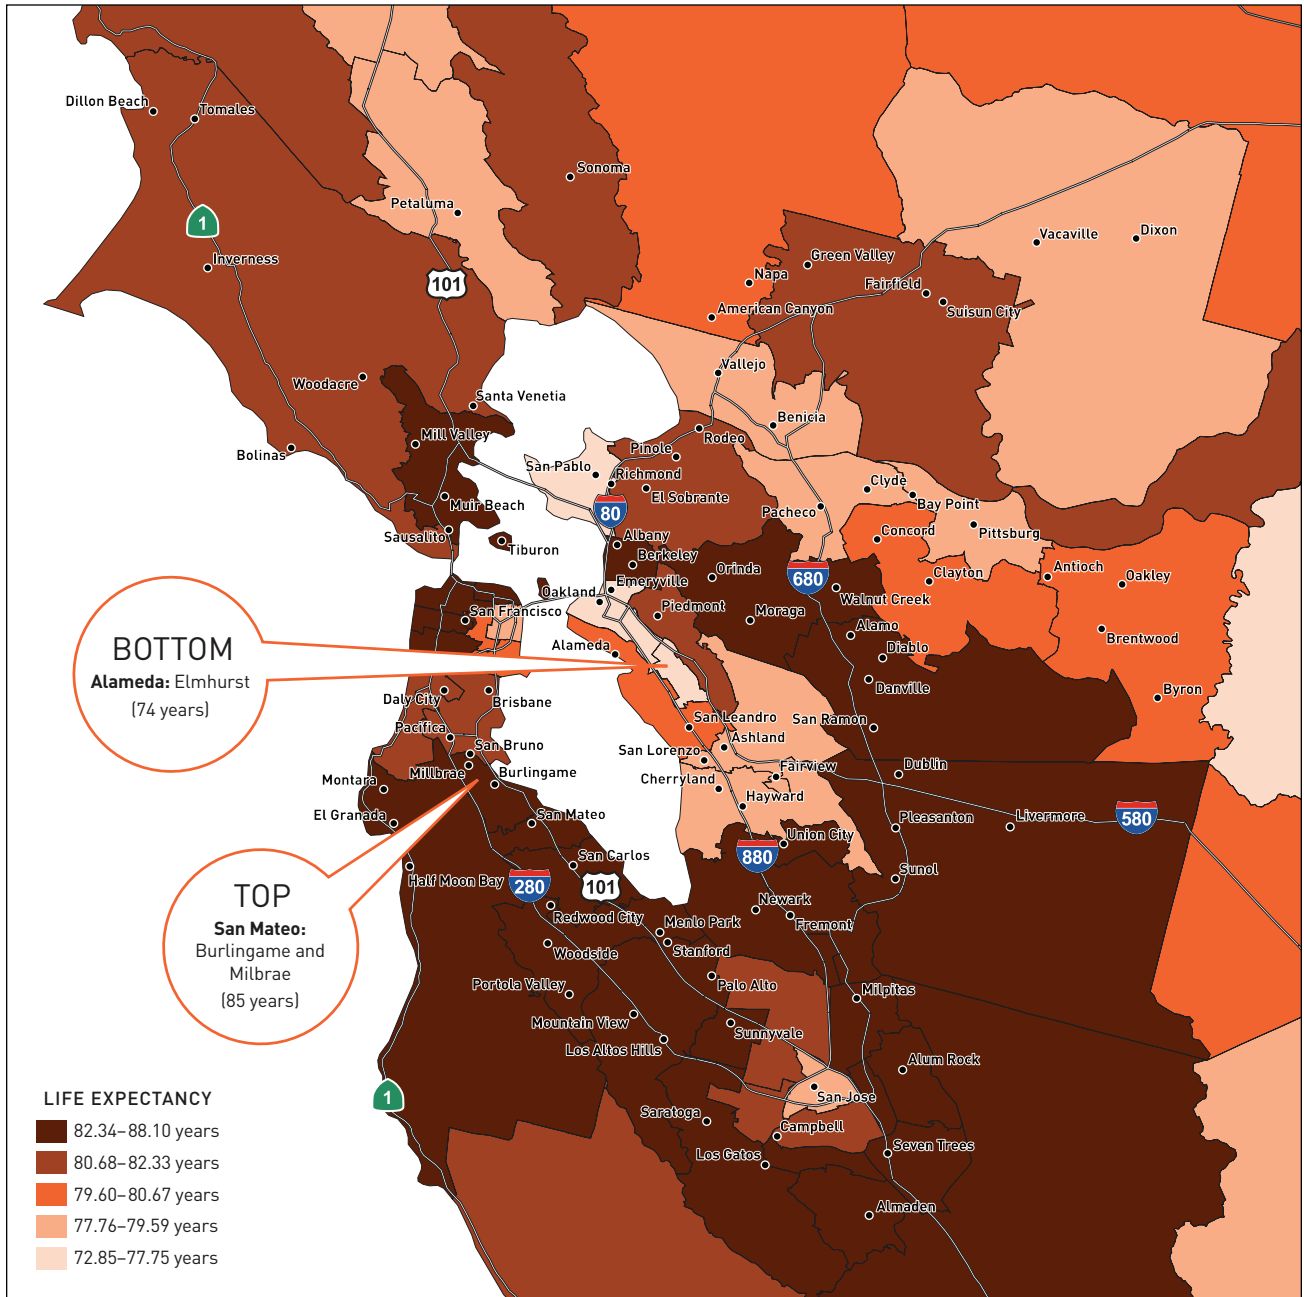

MAP 1 Human Development Index by Economic Region

MAP 2 Human Development in the Los Angeles Metro Area

MAP 3 Human Development in the San Diego Metro Area

MAP 4 American Human Development Index by Neighborhood and County Group

MAP 1 Life Expectancy in the San Francisco Metro Area

MAP 2 Life Expectancy in the Los Angeles Metro Area

MAP 3 Life Expectancy by Neighborhood and County Group